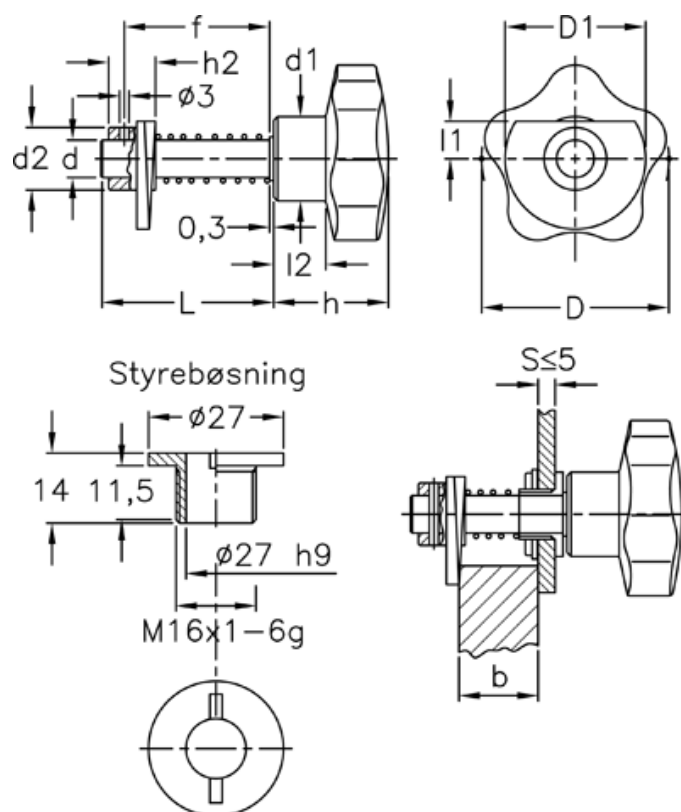

Article number: 2310068551

Description: E+G Latch-type knob
VCK.362/70-3+G-D

Measures

D = 70

d = 12

D1 = 45

d1 = 30

d2 = 20

f = S + b + 11 mm

h = 44

h2 = 15

Hole size = 16 H9

L = 64

l1 = 12

l2 = 20

S+b door thickness S=5 mm = 30-46,5